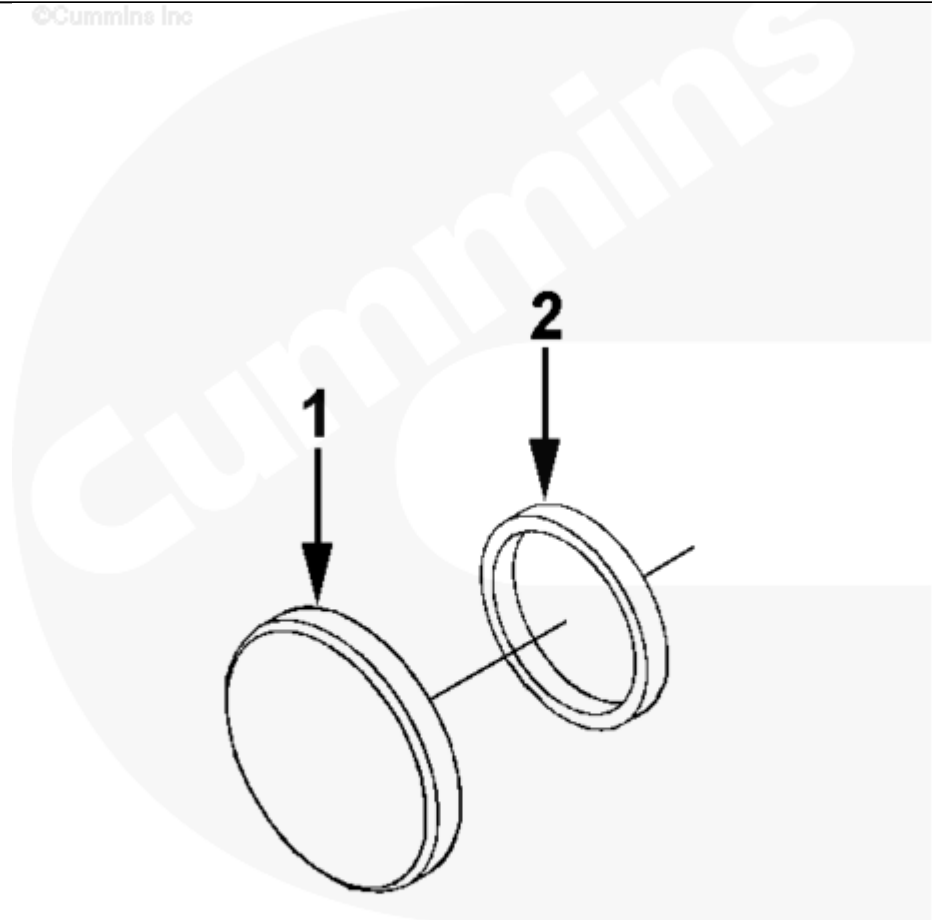

Parts Catalog - Option Detail

Electronic Parts Catalog - Option Detail				
Option	Group	Graphic	Film Card	Date
EI9701-01	15.06	ei951gt	Z	09-DEC-96
Engines	6C8.3, C GAS PLUS CM556, G8.3, G8.3 CM558, GTA8.3 CM558, ISC CM2150, ISC CM554, ISC CM850, ISC8.3 CM2250, ISC8.3 G CM2180 C101, ISL CM2150, ISL CM554, ISL CM850, ISL G CM2180, ISL8.9 CM2150 L110, ISL8.9 CM2880 L112, ISL9 CM2150 SN, ISL9 CM2250, ISL9 CM2350 L101, ISL9 CM2350 L111, ISLE4 CM850, L GAS PLUS CM556, L8.9, L8.9 L121, L8.9G CMOH2.0 L125B, L9 CM2350 L116B, L9 CM2350 L119B, L9 CM2350 L120C, L9 CM2350 L123B, L9.3 L105, L9.5 L117, L9N CM2380 L124B, QSC8.3 CM2250, QSC8.3 CM2880 C102, QSC8.3 CM554, QSC8.3 CM850(CM2850), QSL9 CM2250, QSL9 CM2250 L115, QSL9 CM2350 L102, QSL9 CM2350 L107, QSL9 CM2350 L118, QSL9 CM2350 L122, QSL9 CM554, QSL9 CM850(CM2850), QSL9 G CM558, QSL9 M CM2250 L106, QSL9.3 CM2880 L113			

ei951gt

Cart	Ref No	Part Number	Part Description	Required	Remarks
View My Cart					
		E19701-01	Mechanical Tachometer Drive		
					Mechanical Tach Drive
					Provision: No
					Structure Code: 02 EBM
					Oil Fill Location: Fuel Pump
					Side Exhaust Side Valve Cover
					None
					Engine Family:
					C Series
					B Series
<input type="checkbox"/>	1	3903463	Access Hole Cover	1	
<input type="checkbox"/>	2	3903475	Rectangular Ring Seal	1	